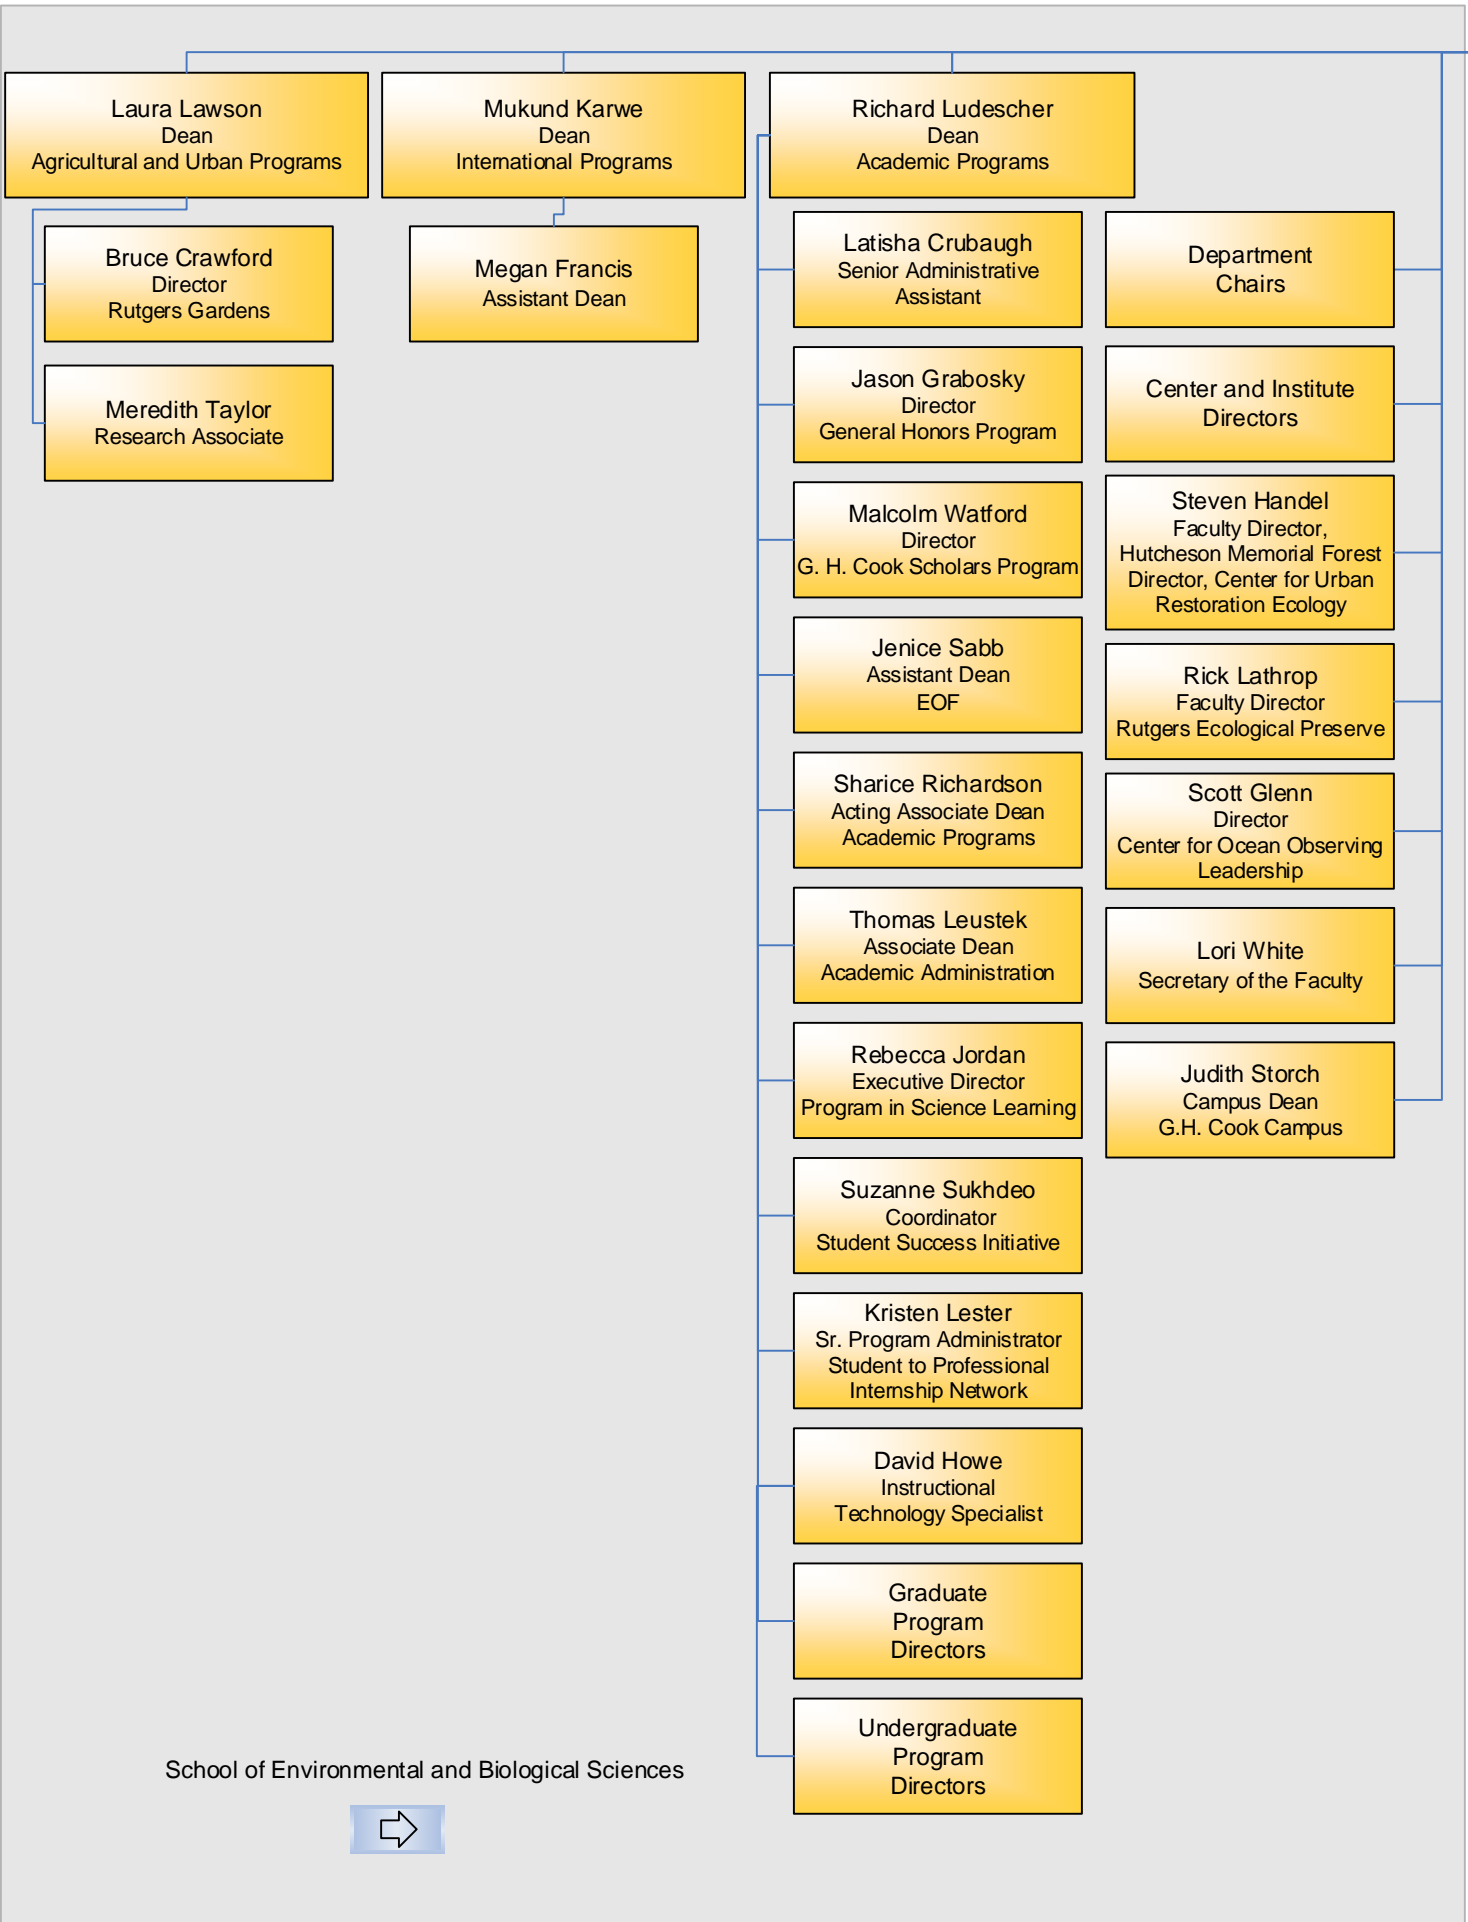

Robert M. Goodman
 Executive Dean, Agriculture & Natural Resources
 Executive Dean, School of Environmental and Biological Sciences
 Executive Director, New Jersey Agricultural Experiment Station

Joyce Carlson
 Senior Executive Asst.

Office of the Executive Dean

➡

For contact information, click the arrows to visit webpages for each unit.