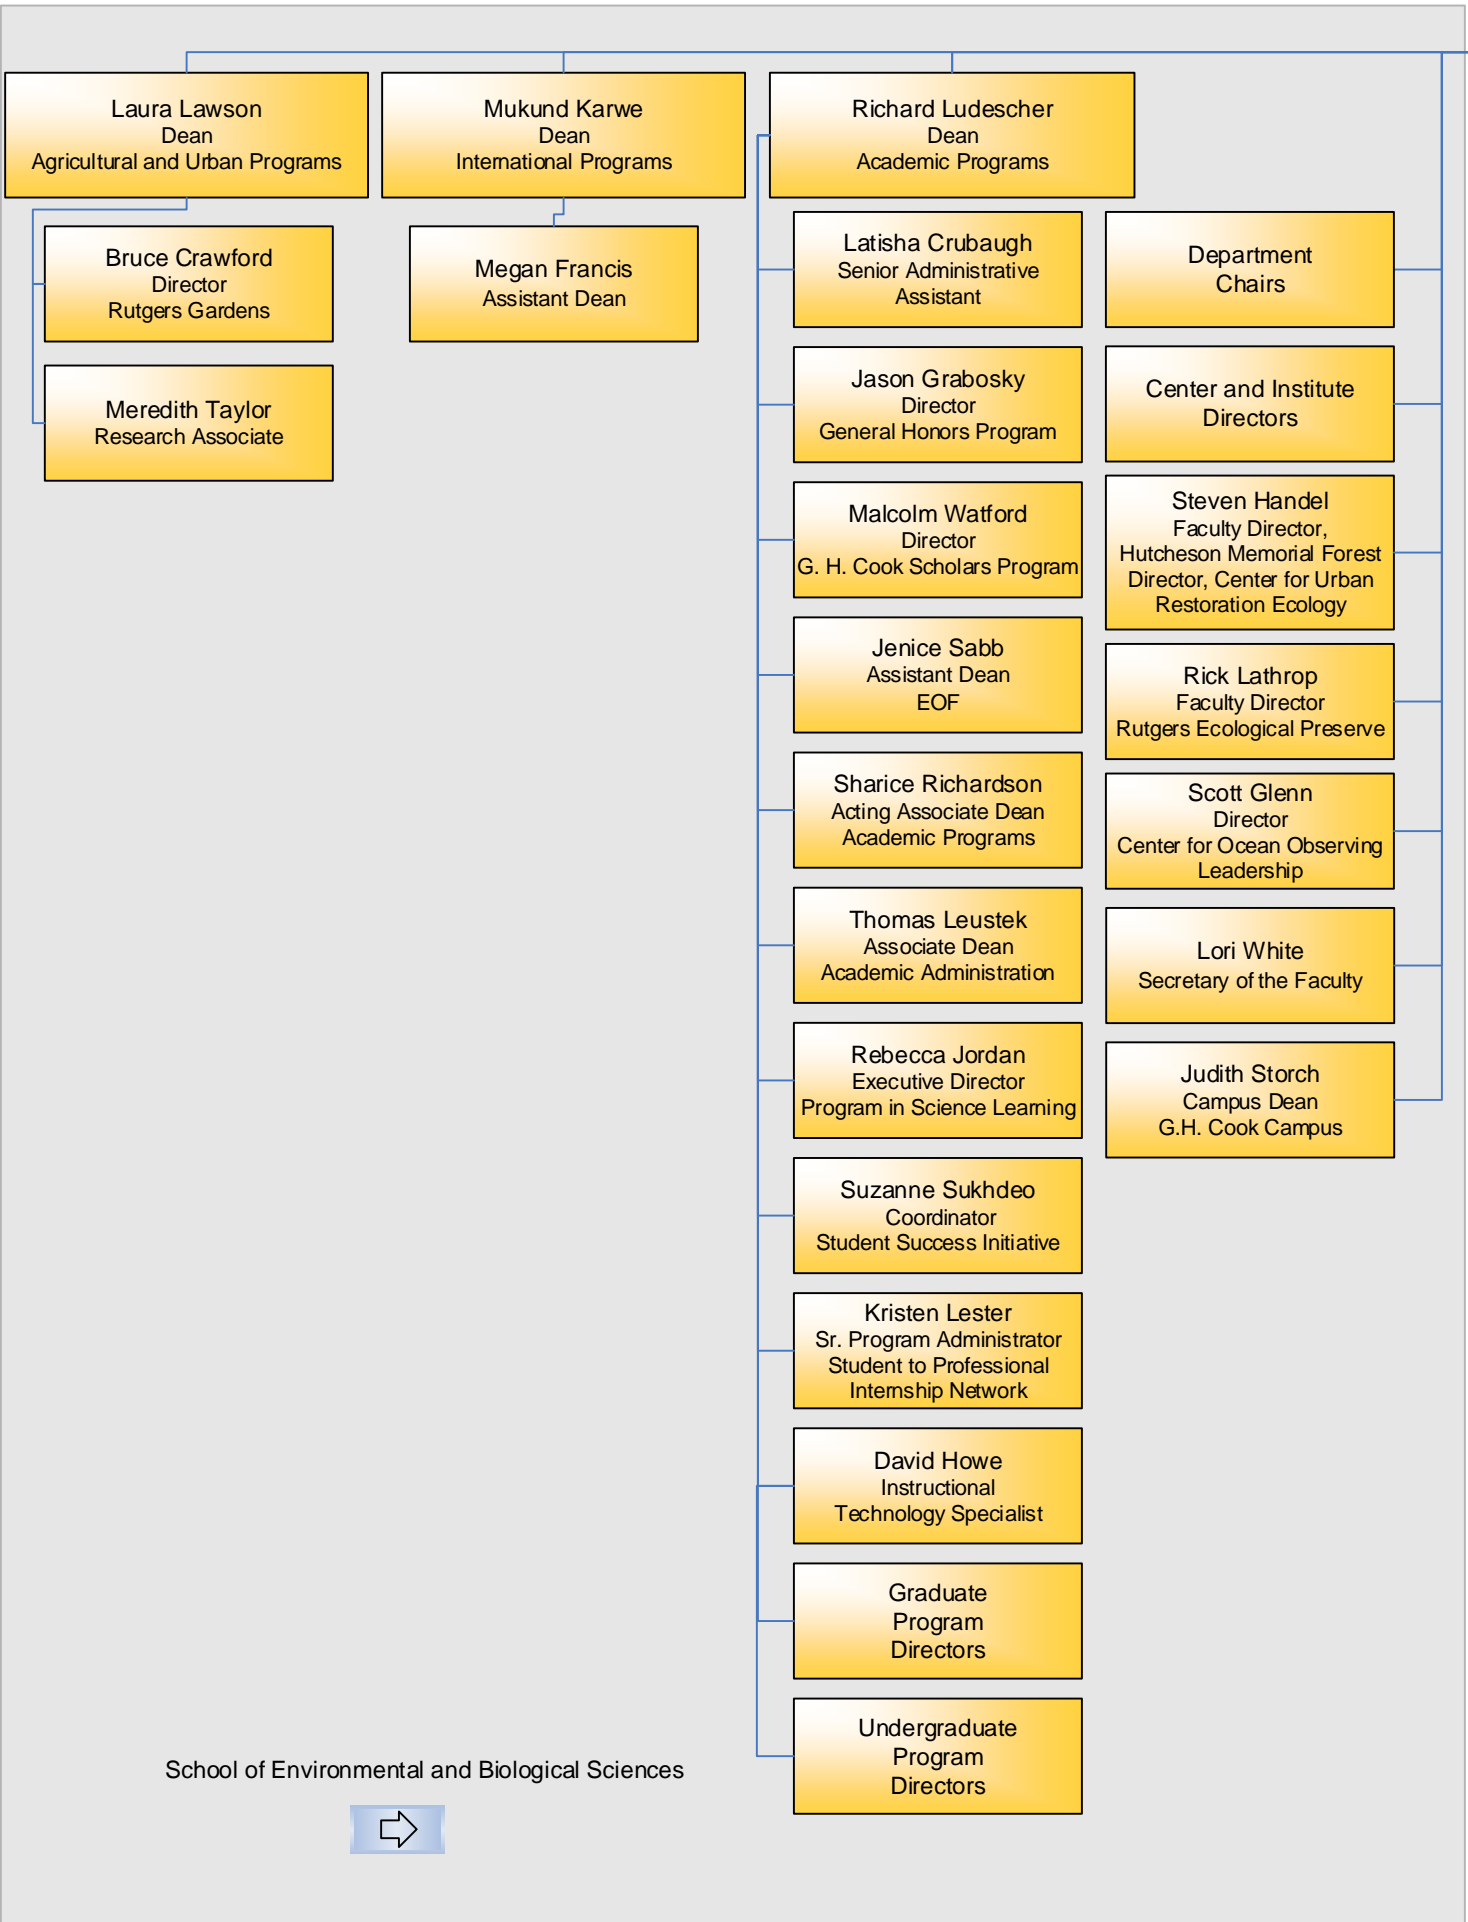

Robert M. Goodman
Executive Dean, Agriculture & Natural Resources
Executive Dean, School of Environmental and Biological Sciences
Executive Director, New Jersey Agricultural Experiment Station

Joyce Carlson
Senior Executive Asst.

Office of the Executive Dean

➡

For contact information, click the arrows
to visit webpages for each unit.