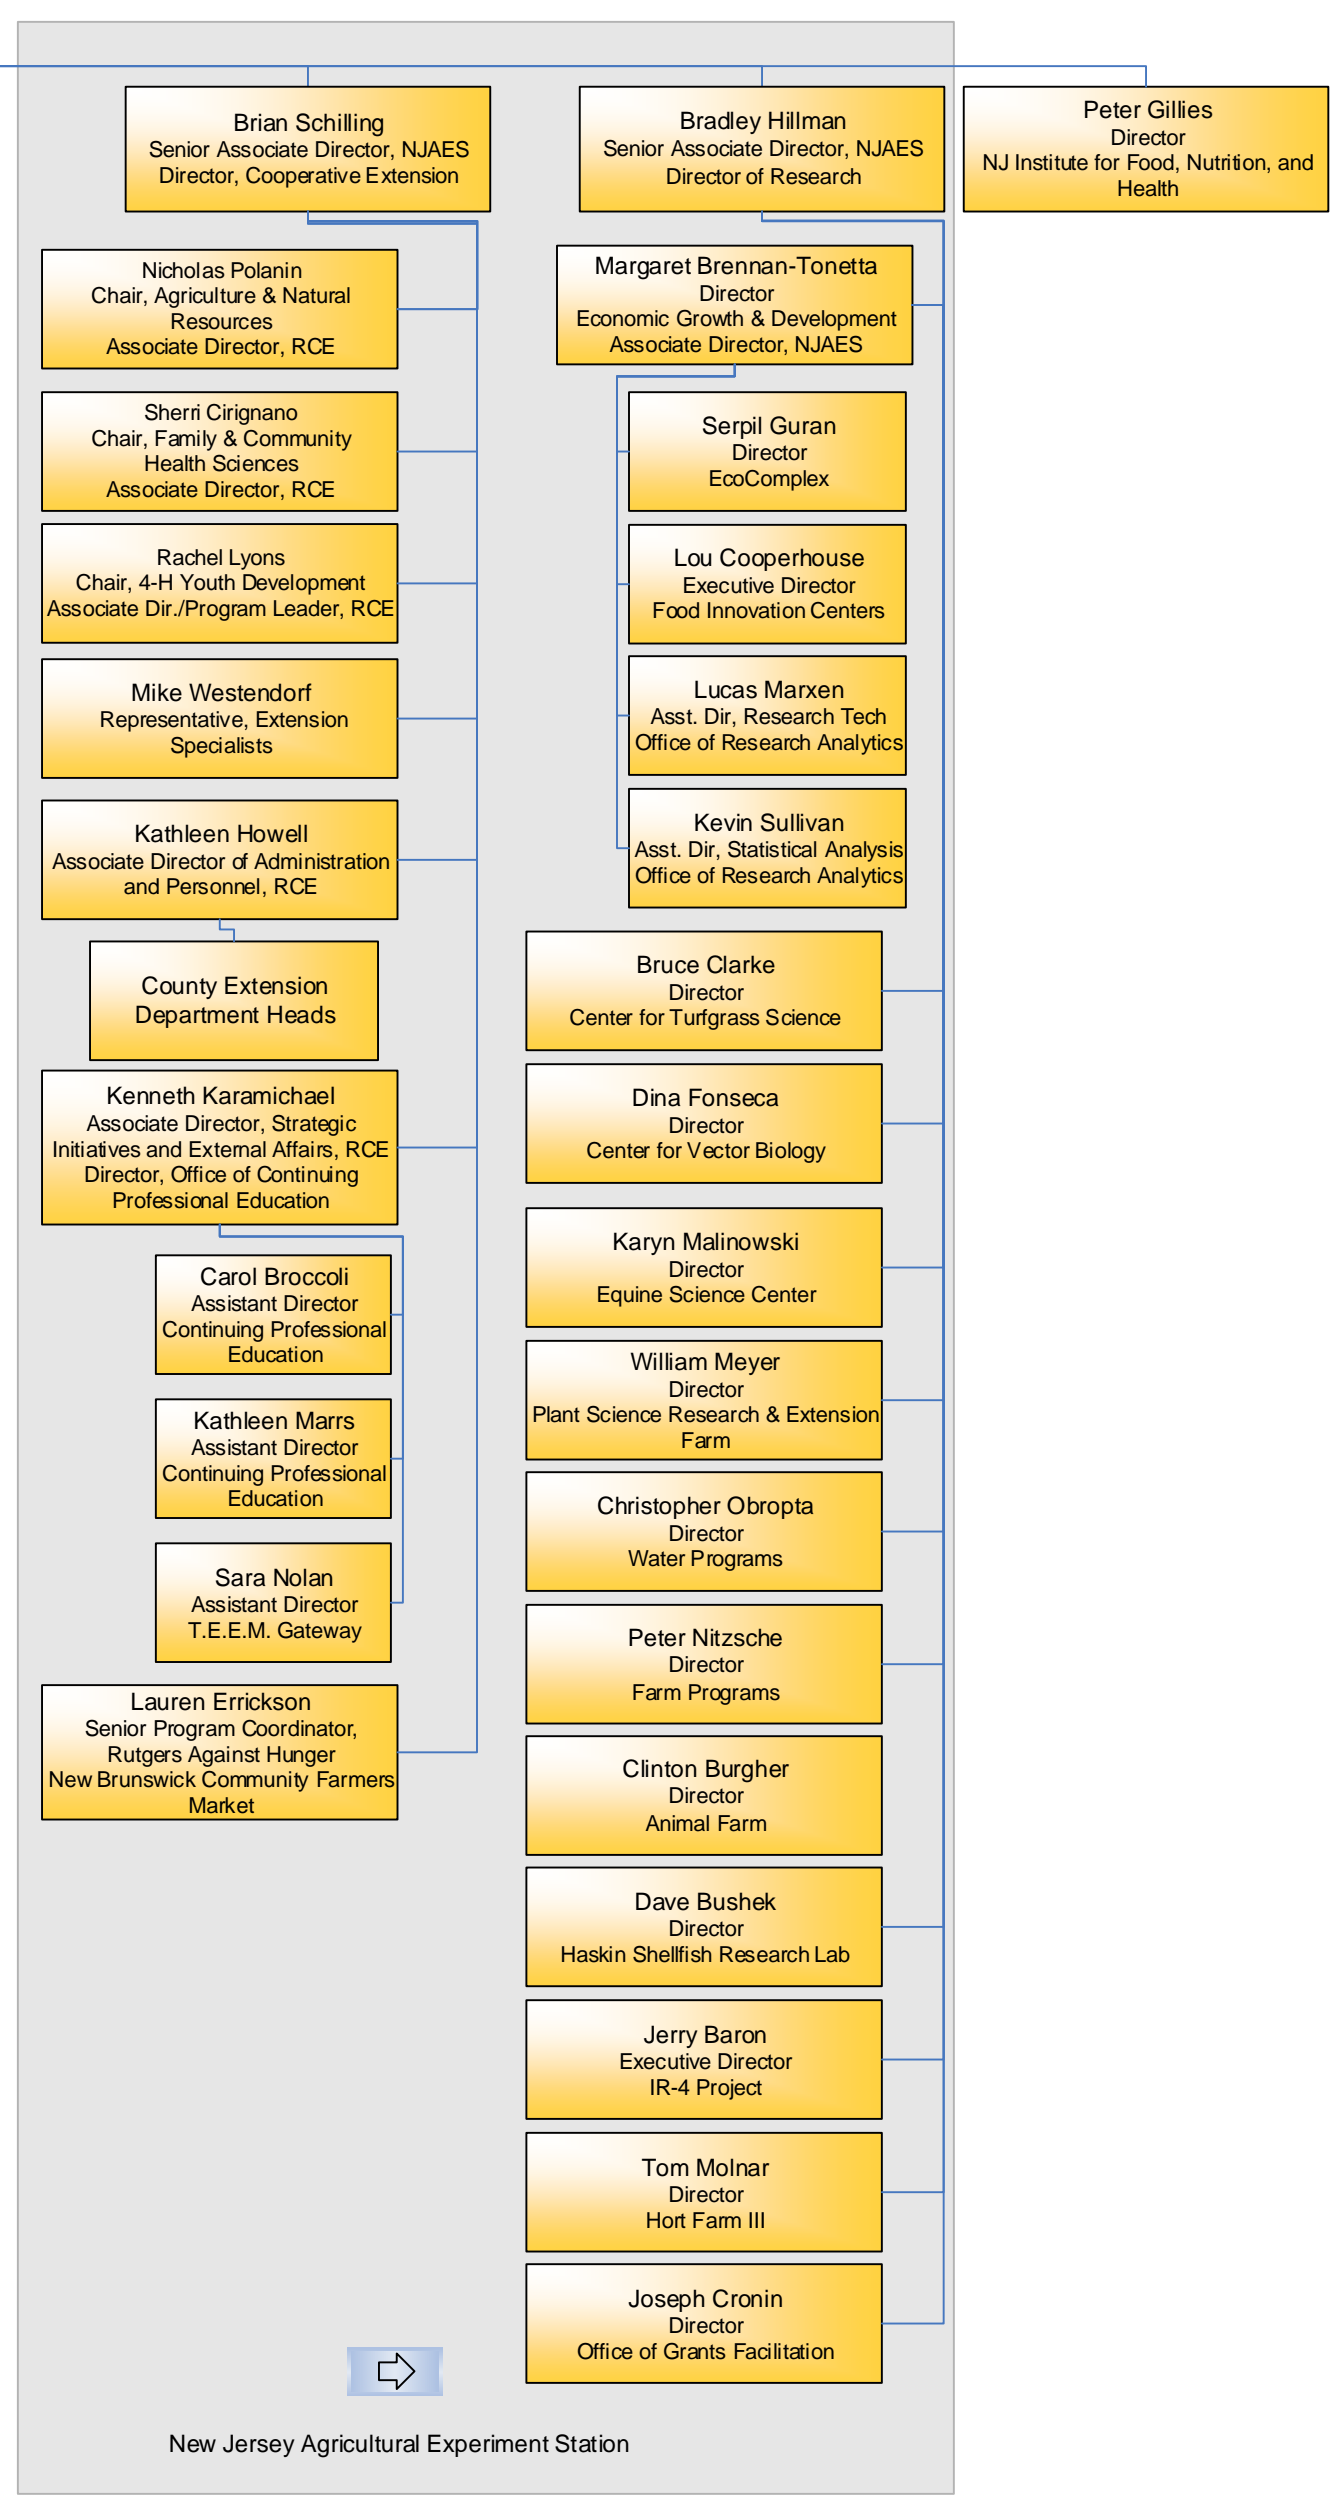

Robert M. Goodman
 Executive Dean, Agriculture & Natural Resources
 Executive Dean, School of Environmental and Biological Sciences
 Executive Director, New Jersey Agricultural Experiment Station

Joyce Carlson
 Senior Executive Asst.

School of Environmental and Biological Sciences

Office of the Executive Dean

For contact information, click the arrows to visit webpages for each unit.

New Jersey Agricultural Experiment Station