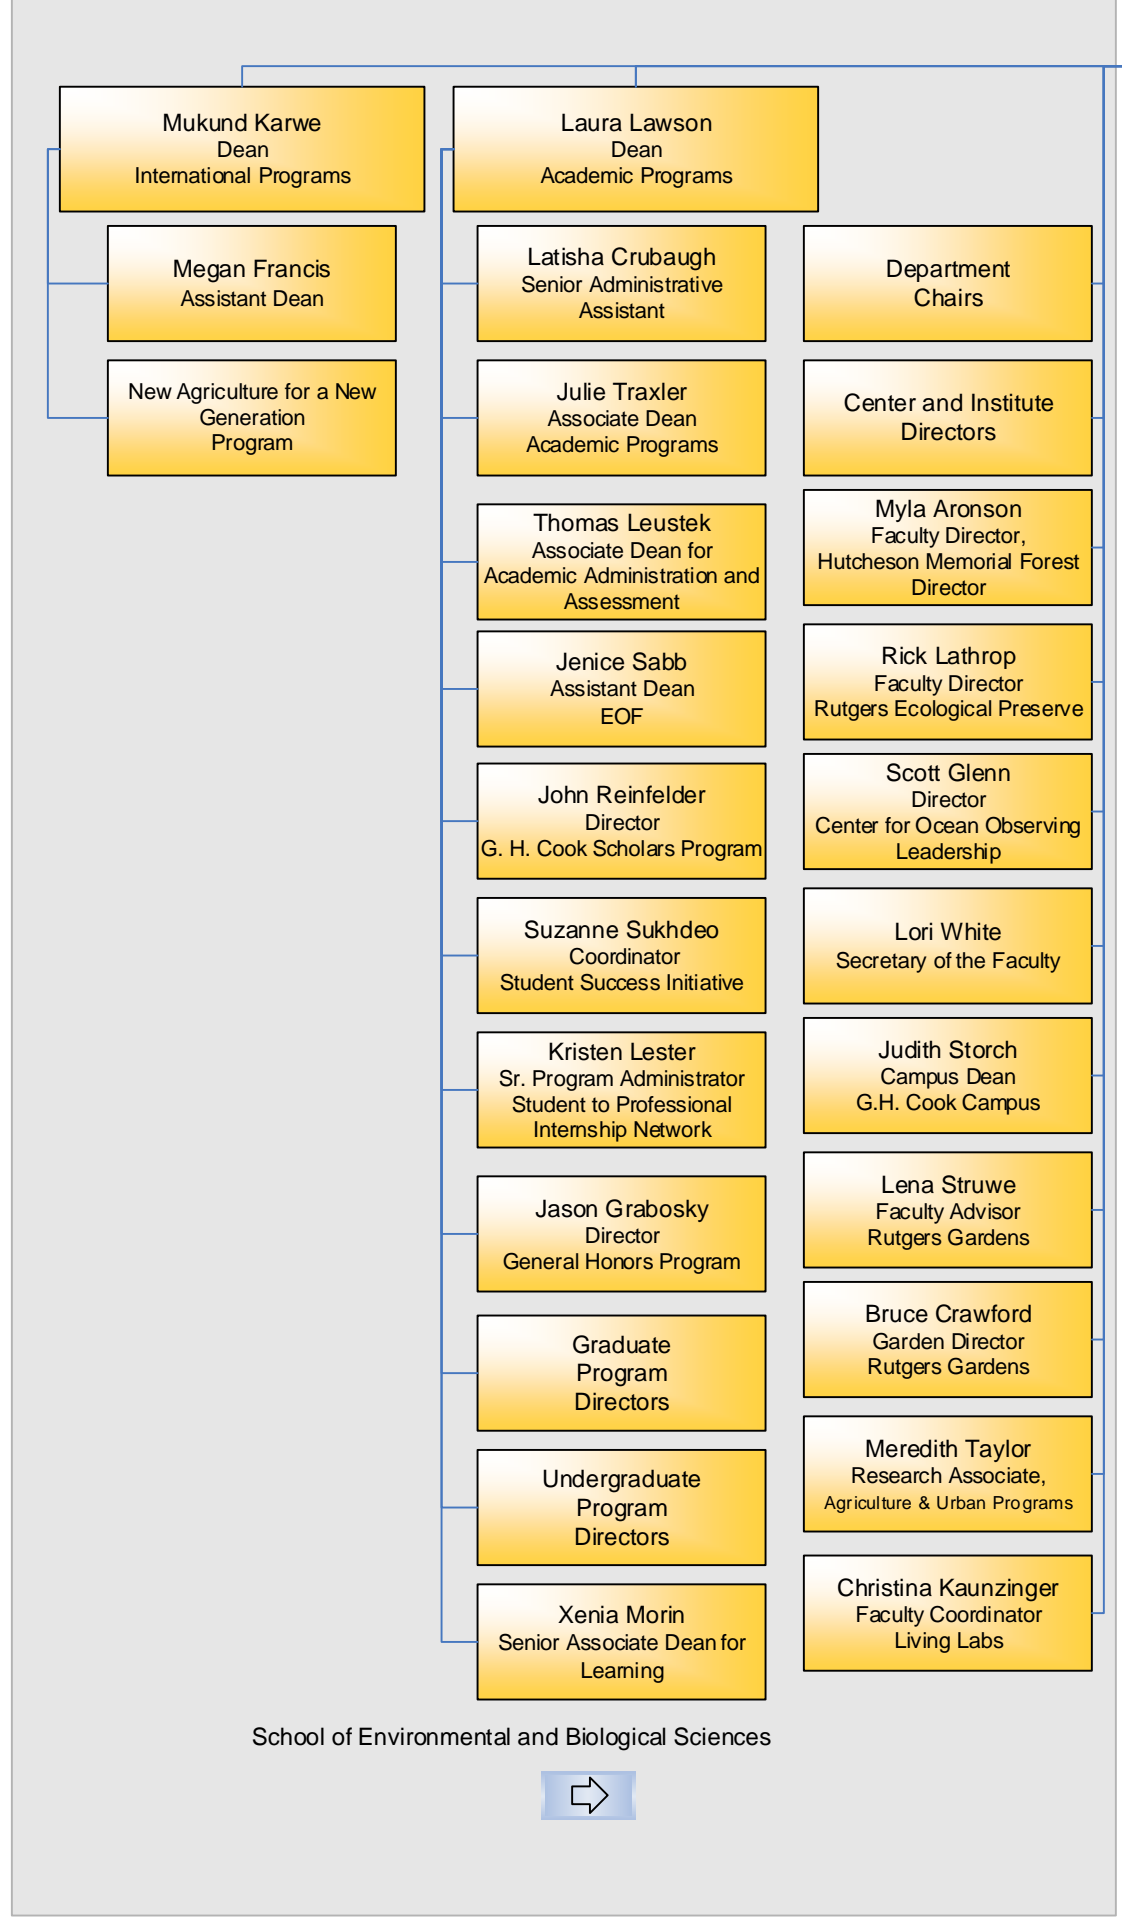

Robert M. Goodman
 Executive Dean, Agriculture & Natural Resources
 Executive Dean, School of Environmental and Biological Sciences
 Executive Director, New Jersey Agricultural Experiment Station

Joyce Carlson
 Senior Executive Asst.

School of Environmental and Biological Sciences

Office of the Executive Dean

For contact information, click the arrows to visit webpages for each unit.

New Jersey Agricultural Experiment Station