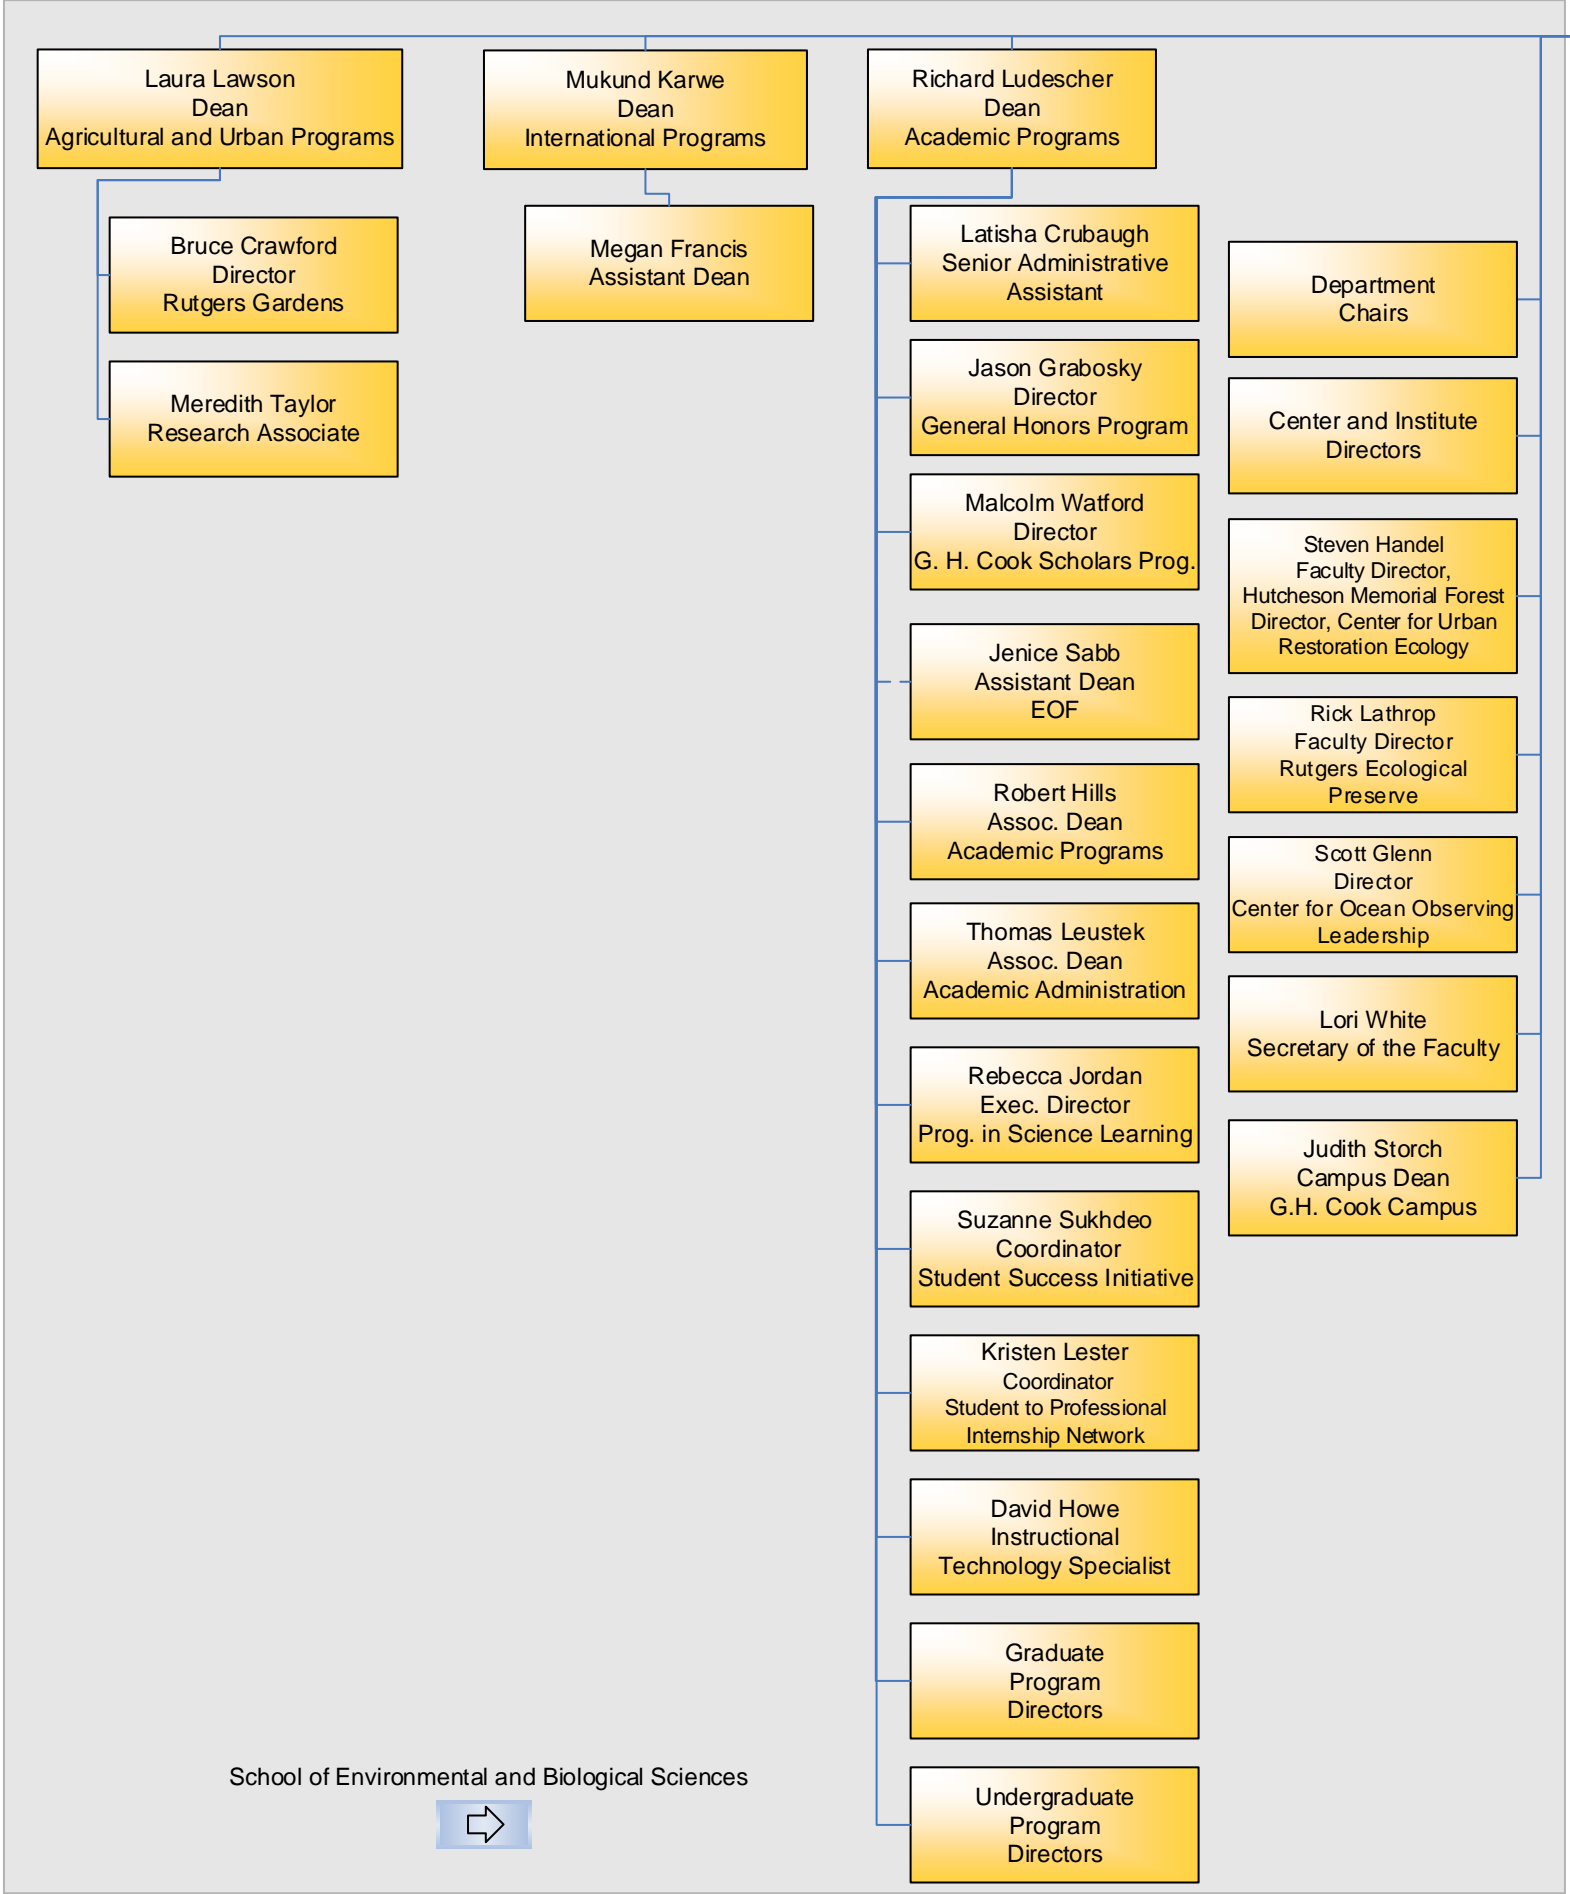

**Robert M. Goodman**  
 Executive Dean, Agriculture & Natural Resources  
 Executive Dean, School of Environmental and Biological Sciences  
 Executive Director, New Jersey Agricultural Experiment Station

Joyce Carlson  
 Senior Executive Asst.

For contact information, click the arrows to visit webpages for each unit.