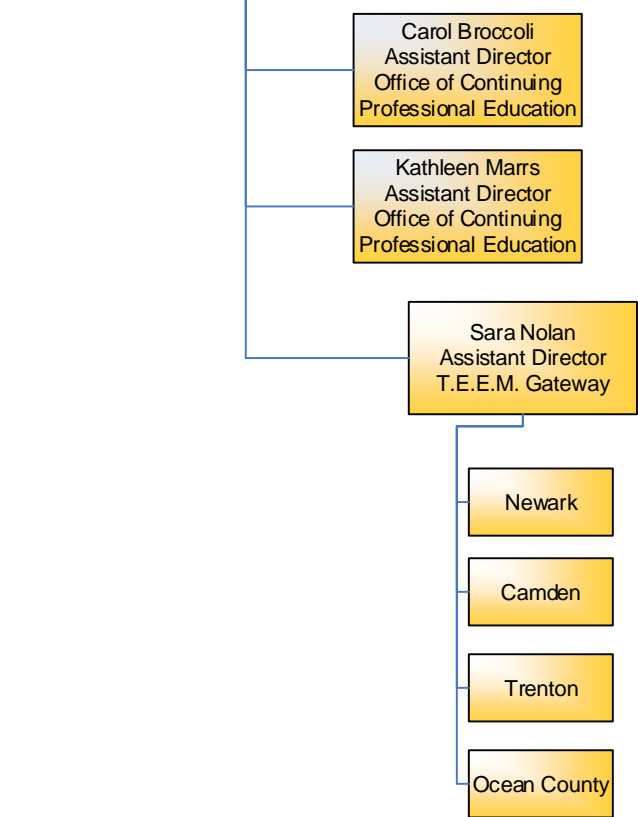

Brian Schilling
Senior Associate Director
New Jersey Agricultural Experiment Station
Director, Cooperative Extension

Ben Clawson
Director
Lindley G. Cook
4-H Youth Center for Outdoor Education

Lauren Errickson
Sr. Program Coordinator
Rutgers Against Hunger,
New Brunswick Community
Farmers Market