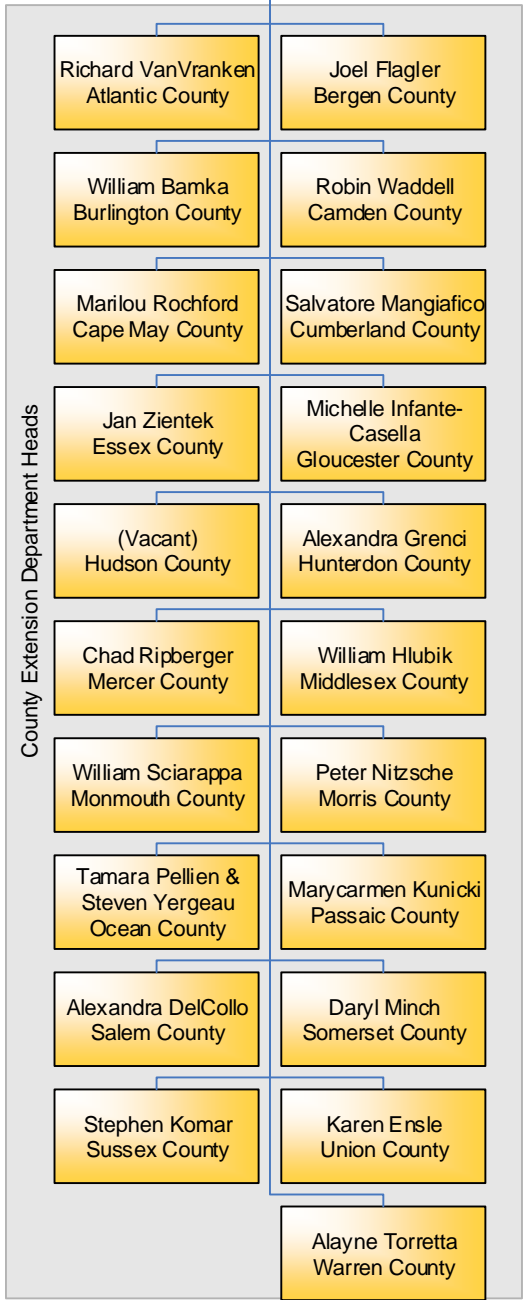

Brian Schilling
Senior Associate Director
New Jersey Agricultural Experiment Station
Director, Cooperative Extension

Ben Clawson
Director
Lindley G. Cook
4-H Youth Center for Outdoor Education

Lauren Errickson
Sr. Program Coordinator
Rutgers Against Hunger,
New Brunswick Community
Farmers Market